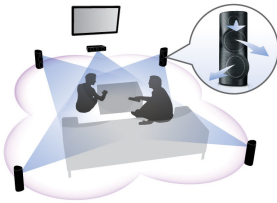

Designed to enhance your cinema at home

- Unique touch controls for easy access to your content
- Wireless rear speakers option for clutter free placement

Simply enjoy all your entertainment

- Full HD 3D Blu-ray for a truly immersive 3D movie experience
- Smart TV to enjoy online services & access multimedia on TV

PHILIPS

Home theater with 3D Angled speakers
3D Blu-ray iPod/iPhone ready

Highlights

3D Angled speakers

3D Angled Speakers feature angled drivers to deliver sound not only towards the front but also to the sides, creating a wider sweet spot so you can enjoy more immersive and cinematic surround sound.