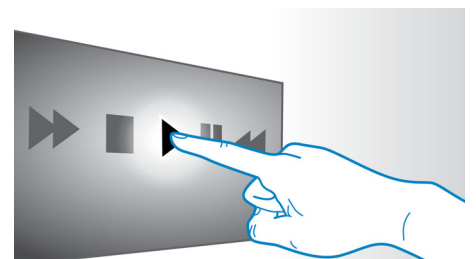

Unique touch controls

Touch controls allow you to control the volume as well as other playback options by simply pressing the touch sensitive controls on the main unit.