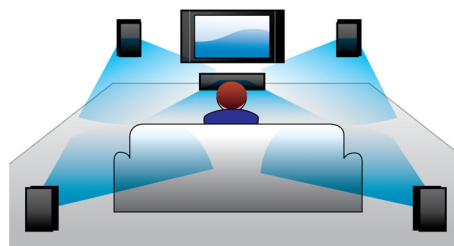

Dolby TrueHD and DTS-HD

Dolby TrueHD and DTS-HD Master Audio Essential deliver the finest sound from your Blu-ray Discs. Audio reproduced is virtually indistinguishable from the studio master, so you hear what the creators intended for you to hear. Dolby TrueHD and DTS-HD Master

HTS5561/51

Audio Essential complete your high definition entertainment experience.