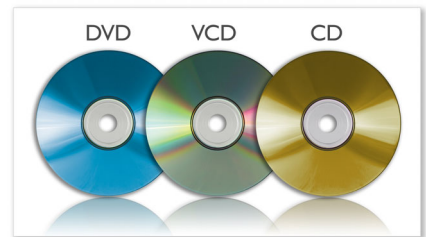

DVD, DVD+/-RW, (S)VCD, CD

The Philips Portable DVD player is compatible with most DVD and CD discs available in the market. DVD, DVD+/-R, DVD+/-RW, (S)VCD, and CD – all of them can play on the DVD player. DVD+/-R is a shorthand term for a DVD drive that can accept both of the common recordable DVD formats. Likewise, DVD+/-RW handles both common rewritable disc types.

Issue date 2014-03-14

Version: 1.0.2

12 NC: 8670 000 68165
UPC: 6 09585 19713 8

© 2014 Koninklijke Philips N.V.
All Rights reserved.

Specifications are subject to change without notice.
Trademarks are the property of Koninklijke Philips N.V.
or their respective owners.

www.philips.com

* Rechargeable batteries have a limited number of charge cycles and may eventually need to be replaced. Battery life and number of charge cycles vary by use and settings.
* Battery life varies by use and settings.
* Battery life of playtime is approximate and may vary depending on application condition. To optimize battery life, user should turn LCD backlight to minimum, connect to headphones (not built-in speakers) and listen at medium volume level, and use the product at room temperature.