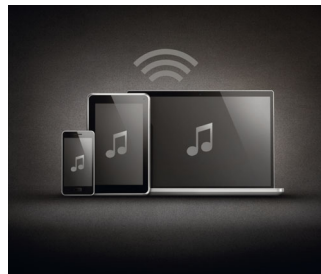

Bluetooth aptX®

Bluetooth aptX® for wireless music streaming

Specifications

Sound

- Philips Branded feature: SoundSphere
- Equalizer settings: Movie, Music
- Speaker output power: 109dB
- Audio Digital Processing: Cirrus Logic Digital Signal Processor
- Multi-channel audio format: Dolby Digital
- Speaker system output power: 2 x 100W @ 0.1% THD
- System amplifiers: Hypex Class-D Digital Amplifier

Loudspeakers

- Loudspeaker types: 2 x Bass reflex speaker system
- Speaker Frequency Range: (-6dB) 30Hz - 40KHz, (-3dB) 40Hz - 30K Hz
- Enclosure type: Vented System
- Bass driver: 163mm/6.5" concave diaphragm
- High frequency driver: 25mm/1" ring radiator fabric dome
- Cabinet volume: 14 L

Connectivity

- Rear Connections: HDMI 1.4 output (ARC), HDMI IN 1, HDMI IN 2, Audio in (RCA)
- Wireless connections: Bluetooth aptX

Power

- Power supply: 220-240V, 50Hz
- Standby power consumption: <0.5

Accessories

- Included accessories: Power cord, Quick start guide, Remote Control, User Manual, World Wide Warranty leaflet

Packaging dimensions

- Packaging type: Carton
- Number of products included: 1
- Type of shelf placement: Laying
- Packaging dimensions (W x H x D): 102 x 52.5 x 49 cm
- Gross weight: 37 kg
- Nett weight: 30 kg
- Tare weight: 7 kg
- EAN: 87 12581 69156 1

Outer Carton

- Number of consumer packagings: 1
- Outer carton (L x W x H): 102 x 49 x 52.5 cm
- Gross weight: 37 kg
- Nett weight: 30 kg
- Tare weight: 7 kg
- EAN: 87 12581 69156 1

Product dimensions

- Product dimensions (W x H x D): 69.1 x 35.3 x 38.3 cm
- Weight: 28.72 kg
- Product dimensions with stand (W x H x D): 69.22 x 110.62 x 38.3 cm
- Weight (with stand): 28.72 kg

Issue date 2016-06-02

Version: 7.1.7

12 NC: 8670 001 04061
EAN: 08 71258 16915 61

© 2016 Koninklijke Philips N.V.
All Rights reserved.

Specifications are subject to change without notice.
Trademarks are the property of Koninklijke Philips N.V.
or their respective owners.

www.philips.com