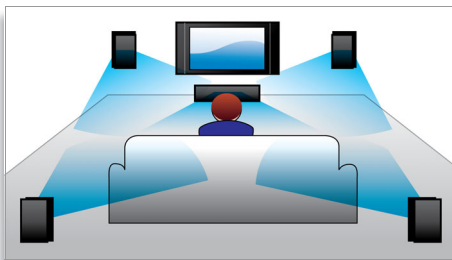

Dolby TrueHD and DTS-HD

Dolby TrueHD and DTS-HD Master Audio Essential deliver the finest sound from your

Blu-ray Discs. Audio reproduced is virtually indistinguishable from the studio master, so you hear what the creators intended for you to hear. Dolby TrueHD and DTS-HD Master Audio Essential complete your high definition entertainment experience.