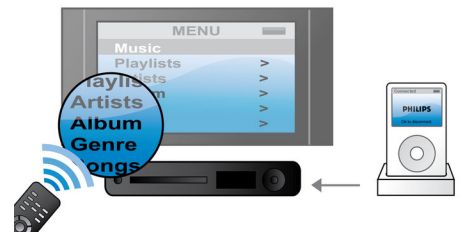

## FullSound™

Philips' innovative FullSound technology faithfully restores sonic details to compressed MP3 music, dramatically enriching and enhancing it, so you can experience CD music without any distortion. Based on an audio post-processing algorithm, FullSound combines Philips' renowned expertise in music reproduction with the power of the latest generation Digital Signal Processor (DSP). The result is fuller bass with more depth and impact, boosted voice and instrument clarity, and rich detail. Rediscover your compressed MP3 music in true-to-life sound that will touch your soul and move your feet.

## EasyLink

EasyLink lets you control multiple devices like DVD players, Blu-ray players, soundbar speaker, Home theater and TV's etc. with one remote. It uses HDMI CEC industry-standard protocol to share functionality between devices through the HDMI cable. With one touch of a button, you can operate all your connected HDMI CEC enabled equipment simultaneously. Functions like standby and play can now be carried out with absolute ease.

## Dock your iPod

The docking station, included with your home theater system, lets you play movies, music and photos from your iPod. What's more, you can control the iPod and browse through its contents on your TV screen - all with the home theater system's remote. The dock brings portable entertainment into your home - with absolute convenience and ease of use.