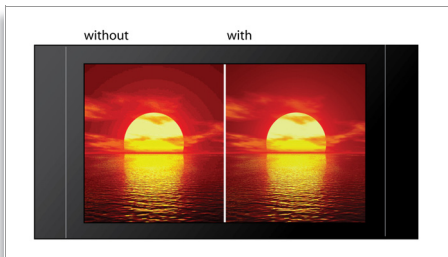

12-bit/108MHz video processing

12-bit Video DAC is a superior Digital-to-Analogue-Converter that preserves every detail of the authentic picture quality. It shows subtle shades and smoother graduation of colors, resulting in a more vibrant and natural picture. The limitation of the usual 10bit DAC become in particular apparent while using large screens and projectors.