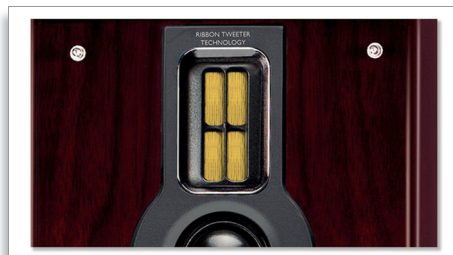

## Progressive Scan

Progressive Scan doubles the vertical resolution of the image resulting in a noticeably sharper picture. Instead of sending a field comprising the odd lines to the screen first, followed by the field with the even lines, both fields are written at one time. A full image is created instantaneously, using the maximum resolution. At such a speed, your eye perceives a sharper picture with no line structure.

## Dolby Digital

Because Dolby Digital, the world's leading digital multi-channel audio standards, make use of the way the human ear naturally processes sound, you experience superb quality surround sound audio with realistic spatial cues.

## Neodymium Ribbon Tweeter

The Neodymium Ribbon Tweeter is a monopole tweeter that produces dynamic and crisp sound from the front. It is a feature

commonly used in high-end audio systems to reproduce sound with excellent fidelity. Conventional cones and dome tweeters are based on a directional moving coil principle whereas the monopole Neodymium Ribbon Tweeter radiates high frequencies in a full 180-degree radiation pattern. This dramatically increases the width of the sound spectrum in the higher tones and expands the sweet spot zone to deliver wide, crystal-clear, and natural sound even from compact audio systems.