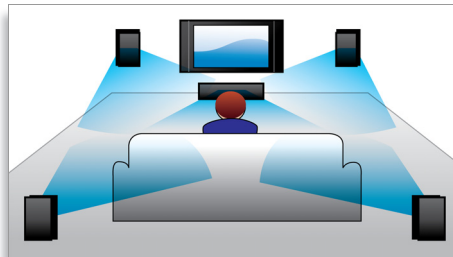

Dolby Digital

Because Dolby Digital, the world's leading digital multi-channel audio standards, make use of the way the human ear naturally processes sound, you experience superb quality surround sound audio with realistic spatial cues.