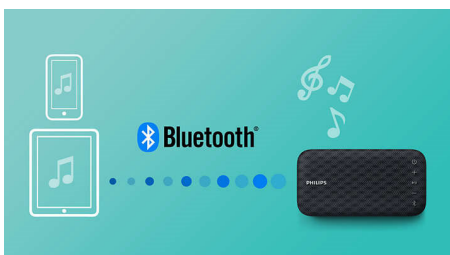

Bass radiators

EverPlay speaker gives powerful sound from a compact form factor, with the help of a large bass radiating area. It delivers extra bass boost and extension.

Anti-clipping function

Anti-Clipping lets you play music louder and keeps the quality high, even when the battery is low. It accepts a range of input signals from 300 mV to 1000 mV and keeps your speakers safe from damage by distortion. This built-in function monitors the musical signal as it goes through the amplifier and keeps peaks within the amplifier's range, preventing the audio distortion caused by clipping without affecting loudness. A portable speaker's ability to reproduce musical peaks decreases along with battery power, but anti-clipping reduces peaks caused by low battery, keeping music distortion-free.

Wireless music streaming

Bluetooth is a wireless communication technology that is both robust and energy-

efficient. The technology allows easy wireless connection to iPod/iPhone/iPad or other Bluetooth devices, such as smartphones, tablets or even laptops. So you can easily enjoy your favourite music and sound from videos or games wirelessly on this speaker.

30 m Bluetooth range

Move freely around with your smart phone, without worrying about dropping your music. EverPlay speaker offers an incredibly stable and long range Bluetooth connection up to 30 metres or 100 feet, three times faster than industry standards. The speakers are equipped with a sensitivity antenna and radio frequency filter to minimise background interference.