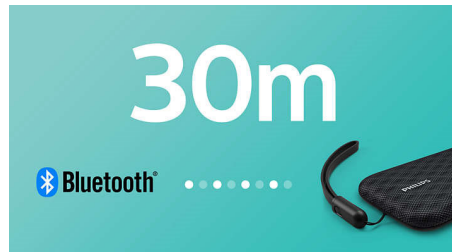

PHILIPS

wireless portable speaker
4 W, 8 hr Long Bluetooth range, Waterproof, dustproof, By-packed USB strap

BT3900A/00

Highlights

Powerful driver

EverPlay speaker delivers big sound from a slim form factor, with the help of a large bass radiating area and powerful driver. Engineered for sensitivity and stability, the paper cone with aluminium dust cap delivers smooth responsiveness and improved high-frequency output.

Bass radiators

EverPlay speaker gives powerful sound from a compact form factor, with the help of a large bass radiating area. It delivers extra bass boost and extension.

Anti-clipping function

Anti-Clipping lets you play music louder and keeps the quality high, even when the battery is low. It accepts a range of input signals from 300 mV to 1000 mV and keeps your speakers safe from damage by distortion. This built-in function monitors the musical signal as it goes through the amplifier and keeps peaks within the amplifier's range, preventing the audio distortion caused by clipping without affecting loudness. A portable speaker's ability to reproduce musical peaks decreases along with battery power, but anti-clipping reduces peaks caused by low battery, keeping music distortion-free.

Wireless music streaming

Bluetooth is a wireless communication technology that is both robust and energy-

efficient. The technology allows easy wireless connection to iPod/iPhone/iPad or other Bluetooth devices, such as smartphones, tablets or even laptops. So you can easily enjoy your favourite music and sound from videos or games wirelessly on this speaker.

30 m Bluetooth range

Move freely around with your smart phone, without worrying about dropping your music. EverPlay speaker offers an incredibly stable and long range Bluetooth connection up to 30 metres or 100 feet, three times faster than industry standards. The speakers are equipped with a sensitivity antenna and radio frequency filter to minimise background interference.