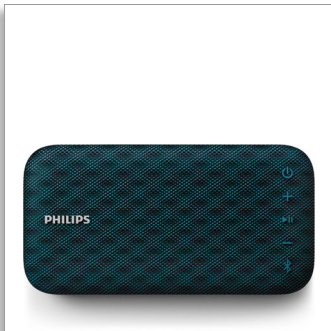

Philips
wireless portable speaker

4 W, 8 hr

Long Bluetooth range
Waterproof, dustproof
By-packed USB strap

BT3900A

Music never stops

My music never stops. EverPlay wireless portable speaker keeps playing all the time without interruption thanks to the strong Bluetooth connection and intuitive charging options. Its custom fabric makes it beautiful as well as super durable

Intuitive charging

- Battery indicator to easily view power level
- USB cable doubles as a strap

Strong Bluetooth connection

- Wireless music streaming via Bluetooth
- Strong Bluetooth connection up to 30 m or 100 ft
- Built-in microphone for hands-free phone calls

Big sound

- Bass radiators for extra bass boost and extension
- Powerful driver with bass radiator for big sound
- Anti-clipping function for loud, distortion-free music

Super durability

- Durable build – shockproof, dustproof and waterproof (IP57)
- High-performance DuraFit fabric

PHILIPS

wireless portable speaker
4 W, 8 hr Long Bluetooth range, Waterproof, dustproof, By-packed USB strap

BT3900A/00

Highlights

Powerful driver

EverPlay speaker delivers big sound from a slim form factor, with the help of a large bass radiating area and powerful driver. Engineered for sensitivity and stability, the paper cone with aluminium dust cap delivers smooth responsiveness and improved high-frequency output.