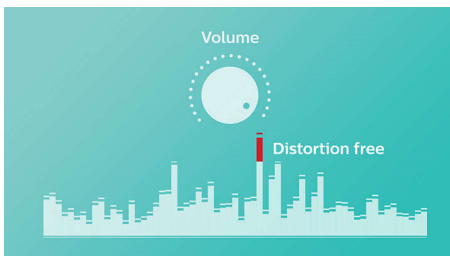

wireless portable speaker
4 W, 8 hr Long Bluetooth range, Waterproof, dustproof, By-packed USB strap

BT3900A/00

Highlights

Powerful driver

EverPlay speaker delivers big sound from a slim form factor, with the help of a large bass radiating area and powerful driver. Engineered for sensitivity and stability, the paper cone with aluminium dust cap delivers smooth responsiveness and improved high-frequency output.

Bass radiators

EverPlay speaker gives powerful sound from a compact form factor, with the help of a large bass radiating area. It delivers extra bass boost and extension.

Anti-clipping function

Anti-Clipping lets you play music louder and keeps the quality high, even when the battery is low. It accepts a range of input signals from 300 mV to 1000 mV and keeps your speakers safe from damage by distortion. This built-in function monitors the musical signal as it goes through the amplifier and keeps peaks within the amplifier's range, preventing the audio distortion caused by clipping without affecting loudness. A portable speaker's ability to reproduce musical peaks decreases along with battery power, but anti-clipping reduces peaks caused by low battery, keeping music distortion-free.