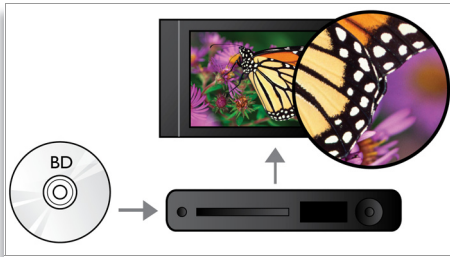

Hear more

- Dolby TrueHD for high fidelity sound

Engage more

- Enjoy all your movies and music from CD and DVD
- USB 2.0 plays video/music from USB flash/hard disk drive
- EasyLink to control all HDMI CEC devices via a single remote
- BD-Live (Profile 2.0) to enjoy online Blu-ray bonus content

PHILIPS
sense and simplicity

Highlights

Blu-ray Disc playback

Blu-ray Discs have the capacity to carry high definition data, along with pictures in the 1920 x 1080 resolution that defines full high definition images. Scenes come to life as details leap at you, movements smoothen and images turn crystal clear. Blu-ray also delivers uncompressed surround sound - so your audio experience becomes unbelievably real. The high storage capacity of Blu-ray Discs also allow a host of interactive possibilities to be built in. Seamless navigation during playback and other exciting features like pop-up menus bring a whole new dimension to home entertainment.