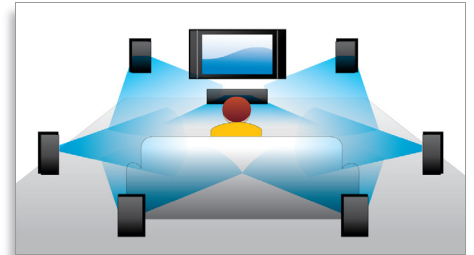

Dolby TrueHD

Dolby TrueHD deliver the finest sound from your Blu-ray Discs. Audio reproduced is virtually indistinguishable from the studio master, so you hear what the creators intended for you to hear. Dolby TrueHD complete your high definition entertainment experience.