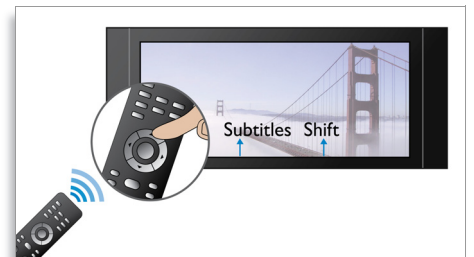

Subtitle Shift

Subtitle Shift is an enhancement feature that lets users manually adjust a movie's subtitle positioning on the television or computer screen. Using the remote control, users can shift the subtitles up and down on the screen. On widescreen displays, such as 21:9 cinema and projectors, the subtitles sometimes get cut off. In order to see them clearly, the user has to change the display aspect ratio, which defeats the purpose of the widescreen. With the Subtitle Shift feature, the user can retain the correct display aspect ratio and have the subtitles ideally positioned on the screen.