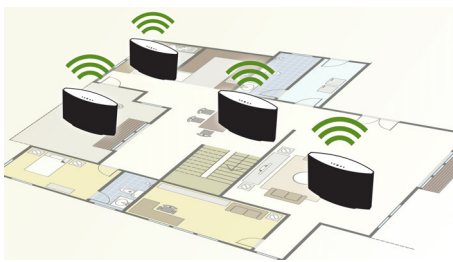

Natural clear sound

- Natural clear sound with 2 audiophile-grade drivers

PHILIPS

Spotify multiroom speaker
Spotify Connect Multiroom, Just hit "PLAY"

Highlights

Spotify as a remote

Using Spotify Connect you can easily browse, explore and play music from any room in the house using your smart device as a remote. With a direct Spotify connection, you can play music straight from the cloud so your smart device can be used for calls or videos, or even go out of range, without interrupting your music. This is also more battery-friendly, since the energy used for music is minimised. All the same great Spotify features are there, from its ready-made lists to its high sampling rates. Everything you need to discover new music and hear it at its best.

Multiroom speakers

Multiroom speakers let you play songs in one room, or in many at the same time, so your music can either follow you around the house or stay where you want it. Each person can play to any selected speaker, and when additional speakers are purchased they can be added to the system wirelessly and easily.