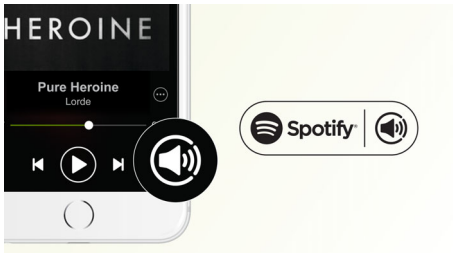

Multiroom speakers for you and your family

- Play music from one speaker at a time or all at once
- Philips companion app simplifies wireless speaker setup

Just hit the 'PLAY' button

- One-press 'Play' for the last heard Spotify track
- Flip from room (speaker A) to room (speaker B)
- Press 'Play' for 'Music Follows Me'

Natural clear sound

- Natural clear sound with 2 audiophile-grade drivers

PHILIPS

Spotify multiroom speaker
Spotify Connect Multiroom, Just hit "PLAY"

Highlights

Spotify as a remote

Using Spotify Connect you can easily browse, explore and play music from any room in the house using your smart device as a remote. With a direct Spotify connection, you can play music straight from the cloud so your smart device can be used for calls or videos, or even go out of range, without interrupting your music. This is also more battery-friendly, since the energy used for music is minimised. All the same great Spotify features are there, from its ready-made lists to its high sampling rates. Everything you need to discover new music and hear it at its best.

'Play' for the last heard song

Listen to your favourite tunes almost without interruption. Just hit 'Play' on the speaker to start playing the last song you heard on Spotify, without even unlocking your smart device.