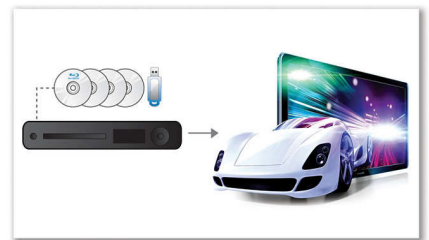

Sleek high gloss finishing

Sleek high gloss finishing with unique touch controls

Wireless rear audio ready

Wireless rear speakers give you scalability and mobility in speaker placement. Developed using interference-free technology, wireless speakers provide full surround sound without unsightly wire connections. You could buy the Philips wireless rear speakers separately.

Plays it all

Play virtually any disc and any media format you want - whether they be 3D Blu-ray Discs, DVDs, VCDs, CDs or USB devices. Experience the unbeatable convenience of great playability, and the luxury of sharing media files on your TV or home theater system.