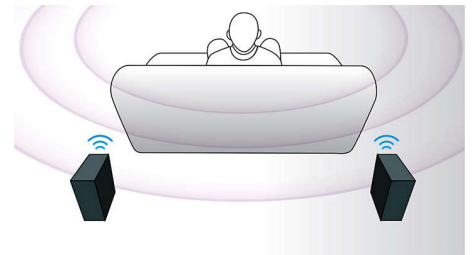

Wireless rear audio ready

Wireless rear speakers give you scalability and mobility in speaker placement. Developed using interference-free technology, wireless speakers provide full surround sound without unsightly wire connections. You could buy the Philips wireless rear speakers separately.