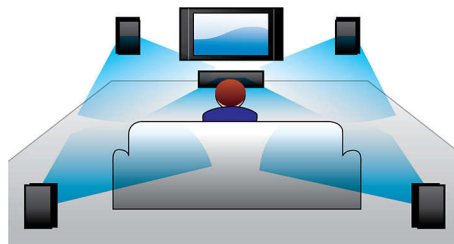

Dolby TrueHD and DTS-HD

Dolby TrueHD and DTS-HD Master Audio Essential deliver the finest sound from your Blu-ray Discs. Audio reproduced is virtually indistinguishable from the studio master, so you hear what the creators intended for you to hear. Dolby TrueHD and DTS-HD Master Audio Essential complete your high definition entertainment experience.