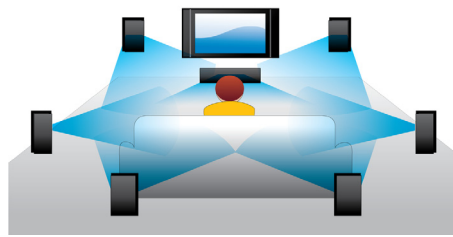

Dolby TrueHD

Dolby TrueHD deliver the finest sound from your Blu-ray Discs. Audio reproduced is virtually indistinguishable from the studio master, so you hear what the creators intended for you to hear. Dolby TrueHD complete your high definition entertainment experience.