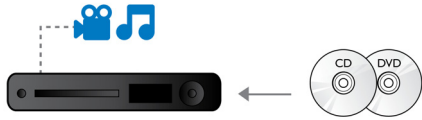

PHILIPS

Highlights

Enjoy movies and music

Enjoy all your movies and music from CD and DVD

Blu-ray Disc playback

Blu-ray Discs have the capacity to carry high definition data, along with pictures in the 1920 x 1080 resolution that defines full high definition images. Scenes come to life as details leap at you, movements smoothen and images turn crystal clear. Blu-ray also delivers uncompressed surround sound - so your audio experience becomes unbelievably real. The high storage capacity of Blu-ray Discs also allow a host of interactive possibilities to be built in. Seamless navigation during playback and other exciting features like pop-up menus bring a whole new dimension to home entertainment.