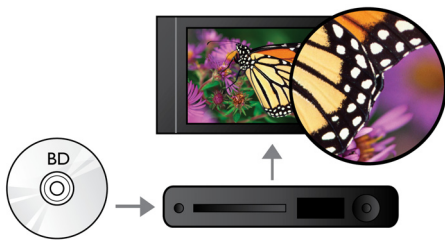

PHILIPS

Highlights

Enjoy movies and music

Enjoy all your movies and music from CD and DVD

Blu-ray Disc playback

Blu-ray Discs have the capacity to carry high definition data, along with pictures in the 1920 x 1080 resolution that defines full high definition images. Scenes come to life as details leap at you, movements smoothen and images turn crystal clear. Blu-ray also delivers uncompressed surround sound - so your audio experience becomes unbelievably real. The high storage capacity of Blu-ray Discs also allow a host of interactive possibilities to be built in. Seamless navigation during playback and other exciting features like pop-up menus bring a whole new dimension to home entertainment.

DivX Plus HD Certified

DivX Plus HD on your Blu-ray player and/or DVD player offers the latest in DivX

technology to let you enjoy HD videos and movies from the Internet direct to your Philips HDTV or PC. DivX Plus HD supports the playback of DivX Plus content (H.264 HD video with high-quality AAC audio in an MKV file container) while also supporting previous versions of DivX video up to 1080p. DivX Plus HD for true HD digital video.

DVD video upscaling

HDMI 1080p upscaling delivers images that are crystal clear. DVD movies in standard definition can now be enjoyed in high definition resolution - ensuring more details and more true-to-life pictures. Progressive Scan (represented by "p" in "1080p") eliminates the line structure prevalent on TV screens, again ensuring relentlessly sharp images. To top it off, HDMI makes a direct digital connection that can carry uncompressed digital HD video as well as digital multi-channel audio, without conversions to analog - delivering perfect