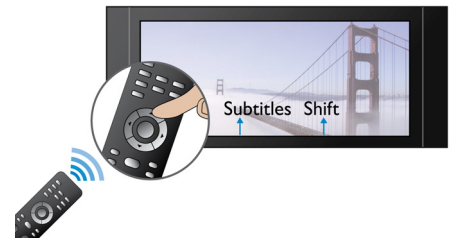

DVD video upscaling

HDMI 1080p upscaling delivers images that are crystal clear. DVD movies in standard definition can now be enjoyed in high definition resolution - ensuring more details and more true-to-life pictures. Progressive Scan (represented by "p" in "1080p") eliminates the line structure prevalent on TV screens, again ensuring relentlessly sharp images. To top it off, HDMI makes a direct digital connection that can carry uncompressed digital HD video as well as digital multi-channel audio, without conversions to analog - delivering perfect

picture and sound quality, completely free from noise.

EasyLink

EasyLink lets you control multiple devices like DVD players, Blu-ray players, soundbar speaker, Home theater and TV's etc. with one remote. It uses HDMI CEC industry-standard protocol to share functionality between devices through the HDMI cable. With one touch of a button, you can operate all your connected HDMI CEC enabled equipment simultaneously. Functions like standby and play can now be carried out with absolute ease.

Subtitle Shift

Subtitle Shift is an enhancement feature that lets users manually adjust a movie's subtitle positioning on the television or computer screen. Using the remote control, users can shift the subtitles up and down on the screen. On widescreen displays, such as 21:9 cinema and projectors, the subtitles sometimes get cut off. In order to see them clearly, the user has to change the display aspect ratio, which defeats the purpose of the widescreen. With the Subtitle Shift feature, the user can retain the correct display aspect ratio and have the subtitles ideally positioned on the screen.