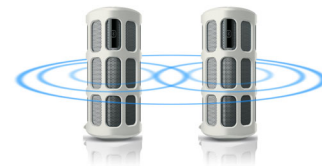

Motion sensor

SHOQBOX is equipped with a motion sensor. Simply swipe over the sensor from left to right or right to left, to skip to the next or last track. Put your hand over the sensor for a second to pause the music. Do it again to put it back on. Easy gesture control allows you to control your music the simplest way.

Built-in mic

With its built-in microphone, it also works as a speaker phone. When a call comes in, the music is put on pause and you can talk via the speaker. Call for a business meeting. Or, call your friend from a party. Either way, it works great.

Voice prompt

The voice prompt is available in different languages. It gives instant feedback on battery level or alert whether the speaker is connected properly to your device.

Pairing 2 shoqboxes

You can pair 2 SHOQBOX speakers with the smart sensor for a stereo system of Left and Right channels. Simply place the two speakers side by side and swipe your hands over both sensors from outside in simultaneously. Perfect for a party or gathering. Enjoy big stereo sound from music, movies and games.