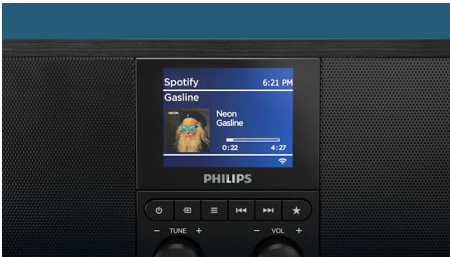

# PHILIPS

Internet Radio  
DAB+ Spotify connect, Bluetooth®, with wireless phone charger

## Easy streaming. Epic listening

Streaming from Spotify? This Bluetooth internet radio boasts Spotify Connect. Use your mobile as a remote control while the radio streams Spotify's best-quality signal—directly from the Spotify servers. You can also stream from other music services via your mobile device.