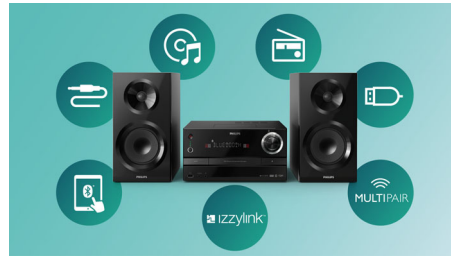

Philips
Wireless multi-room
music system

CD, MP3-CD, USB, FM
Bluetooth®
with MULTIPAIR

BM60B

One tap to play music in every room

The Philips izzy music system plays music via Bluetooth, CD/USB and FM. With the tap of a button, music from smartphones, CD/USB and radio stations will play simultaneously to any izzy speaker in any room. Easy setup with no router, password or app.

Enrich your sound experience

- Digital Sound Control for optimised music style settings
- 130 W RMS Maximum output power

PHILIPS

Highlights

izzylink™

izzylink™ is a wireless technology that uses the IEEE 802.11n standard to enable the link-up of multiple speakers to form a wireless network. The network connects up to five speakers without the need of a router, Wi-Fi password, or any smart device mobile app to set it up. You can add izzy speakers to the network easily to enjoy music playing at the same time in different rooms. Each speaker can still be switched between single mode for individual use or group mode for multiroom music with one tap.

izzylink™ expands all your music sources, and music or radio apps on smartphones, tablets or computers wirelessly to every room.

Play music in one room

Philips izzy speaker lets you stream all your favourite music from your phone, tablet or computer, no matter which music or radio app you use.

Specifications

Sound

- Sound Enhancement: Digital Sound Control
- Maximum output power (RMS): 130 W

Loudspeakers

- Loudspeaker types: Dome tweeter
- Main Speaker: 2-way, 4" woofer

Tuner/Reception/Transmission