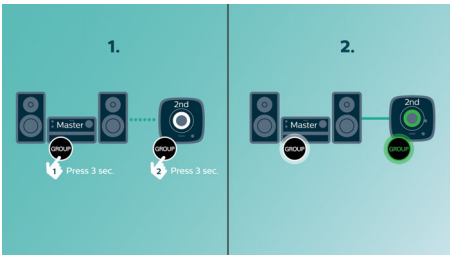

Enrich your sound experience

- Digital Sound Control for optimised music style settings
- 130 W RMS Maximum output power

PHILIPS

Highlights

izzylink™

izzylink™ is a wireless technology that uses the IEEE 802.11n standard to enable the link-up of multiple speakers to form a wireless network. The network connects up to five speakers without the need of a router, Wi-Fi password, or any smart device mobile app to set it up. You can add izzy speakers to the network easily to enjoy music playing at the same time in different rooms. Each speaker can still be switched between single mode for individual use or group mode for multiroom music with one tap.

One tap to set up izzylink™

No router, no password, no apps needed for set up. Just long press the "GROUP" button on two speakers to set up for the first time. Repeat to add a 3rd, 4th, or 5th speaker. Each