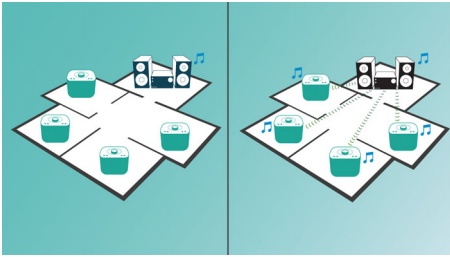

Philips izzylink™ for multiroom music

- Group up to 5 izzy with izzylink™ for multiroom enjoyment
- One tap to set up izzylink™, no router, no password, no apps
- Stream all your music via izzylink™
- Play music in one room wirelessly via Bluetooth
- Change the master speaker in the group with just one tap

Enrich your sound experience

- Digital Sound Control for optimised music style settings
- 130 W RMS Maximum output power

PHILIPS

Highlights

izzylink™

izzylink™ is a wireless technology that uses the IEEE 802.11n standard to enable the link-up of multiple speakers to form a wireless network. The network connects up to five speakers without the need of a router, Wi-Fi password, or any smart device mobile app to set it up. You can add izzy speakers to the network easily to enjoy music playing at the same time in different rooms. Each speaker can still be switched between single mode for individual use or group mode for multiroom music with one tap.

Swap music between 2 devices

Pair with 2 smart devices simultaneously so you can stream music from whichever device you want, without the hassle of un-pairing and re-pairing. To play a song on a different device, pause the song on the original device first and then play the new song on a different device to take over. It's perfect for sharing music with friends, at parties, or just playing different songs stored on different devices. Let friends and family pair at the same time, so you can swap between each other's music easily.