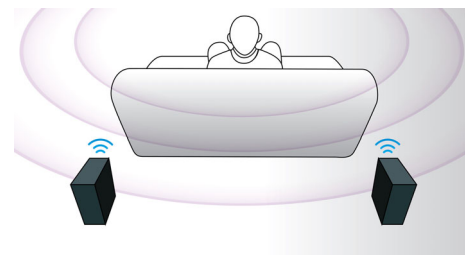

HDMI Hub

HDMI Hub provides additional HDMI ports to allow you to connect other devices such as your game console or HD set-top box to your home theater conveniently. By connecting your devices through the HDMI Hub, you can enjoy high-definition sound and picture for all your entertainment.

Smart TV

Philips home theater & Blu-ray player with Smart TV offer you an array of enhanced features, including Net TV, SimplyShare & MyRemote. Net TV brings a wide range of online information & entertainment to your TV for services like video-on-demand. With SimplyShare, you can access photos, music & movies stored on your PC from the comfort of your couch. You can also use your smartphone/tablet to control your home theater via Philips MyRemote app.

Touch panel for playback

Intuitive touch panel controls allows you to control the volume as well as other playback options by simply pressing the touch sensitive controls on the front panel.

Wireless rear speakers option