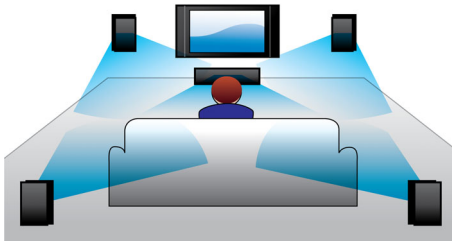

Dolby TrueHD and DTS-HD

Dolby TrueHD and DTS-HD Master Audio Essential deliver the finest sound from your Blu-ray Discs. Audio reproduced is virtually indistinguishable from the studio master, so you hear what the creators intended for you to hear. Dolby TrueHD and DTS-HD Master Audio Essential complete your high definition entertainment experience.