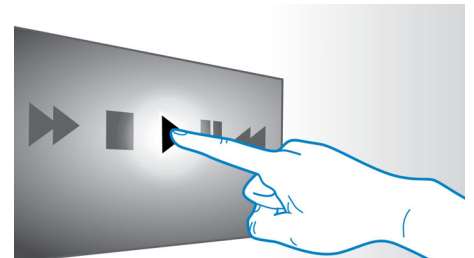

Touch panel for playback

Intuitive touch panel controls allows you to control the volume as well as other playback options by simply pressing the touch sensitive controls on the front panel.