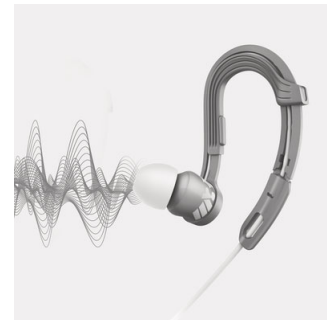

Cable clip

A cable clip comes included with ActionFit earphones, keeping the cable out of your way while you push yourself harder.

Sporty carrying pouch for easy storage

Kevlar® Reinforced cable

Kevlar® reinforced headphone cables are tough enough to survive even the roughest of workouts.

Adjustable earhook

An adjustable ear hook ensures the ActionFit SHQ3300 headphones fit your ears perfectly. Just put the headphones on and slide the adjustable hook up or down for a snug fit. Whatever your workout or terrain, your headphones will stay on comfortably.

Sweat and moisture proof

Sweat or rain will no longer stop you from maxing yourself out to your favorite tunes. These Actionfit sports headphones materials are sweat and water proof making them the perfect workout companion whatever the weather.

High performance sound

8.6mm neodymium drivers pump out high performance sound, pushing you to perform at your best.

Sound isolation

Insert earphones create a tight seal in the ear canal, resulting in a strong isolation effect. Our oval acoustics tubes are ergonomically optimized to ensure exceptional fit.