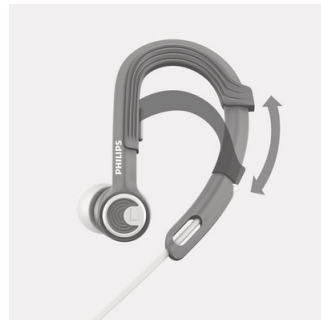

Intensity

- High performance sound drives peak performance
- Insert earphones provide sound isolation

Freedom

- 7.1g ultra lightweight design provides ultimate comfort*
- Adjustable earhook for personalized fit
- 3 ear tip sizes for the optimum fit
- Cable clip included for tangle-free workout

3 ear tip sizes for the optimum fit

7.1g ultra lightweight design*

Weighing in at just 7.1g, these Actionfit sports earphones are so light and comfortable that you will forget you are even wearing them. Perfect for keeping you going right through the hard final miles.

Cable clip

A cable clip comes included with ActionFit earphones, keeping the cable out of your way while you push yourself harder.

Sporty carrying pouch for easy storage

Kevlar® Reinforced cable

Kevlar® reinforced headphone cables are tough enough to survive even the roughest of workouts.

Adjustable earhook

An adjustable ear hook ensures the ActionFit SHQ3300 headphones fit your ears perfectly. Just put the headphones on and slide the adjustable hook up or down for a snug fit. Whatever your workout or terrain, your headphones will stay on comfortably.