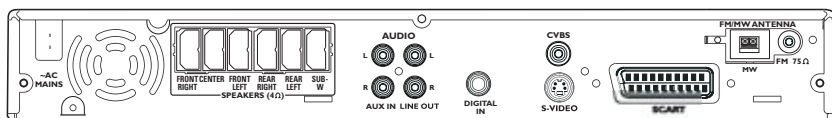

Dolby Pro Logic II

Dolby Pro Logic II provides five channels of surround processing from any stereo source.

Class D™ Amplifier

A Class D™ Amplifier is a 'switching' amplifier that converts a low-level, analog, audio input signal into a high power, digital output for enhanced digital sound quality.

Conical Dome Tweeter

Conical Dome Tweeter uses extremely light and stiff membrane created of LEXAN™, allowing fast vibrations, thus achieving a very high frequency response. This effect is further enhanced through the special cone shape of the membrane. All these result in stunningly clear and crisp highs, and an overall much more balanced sound percep

DivX® 3.11/4.x/5.x playback

With DivX® support, you will be able to enjoy DivX® encoded videos in the comfort of your living room. The DivX® media format is an MPEG-4 based video compression technology that enables you to save large files like movies, trailers and music videos on media like CD-R/RW, memory cards and DVD-Video, DivX® CDs can be played back on selected DVD players, DVD Recorders and Home Theater Systems.

Easy-Fit™ connectors

Color-coded connectors provide a simple and user-friendly solution to connect the speakers and subwoofer to the center unit of the home entertainment system simply by plugging the connectors in the matching colored-interface at the rear of the center unit.

EAN 87 10895 78485 6 (#01)

EAN 87 10895 79312 4 (#05)

Dimensions (w x h x d):

- 360mm x 55mm x 325mm (DVD system)
- 92mm x 170mm x 64mm (Surround speaker)
- 245mm x 92mm x 68mm (Center speaker)
- 154mm x 361mm x 350mm (Subwoofer)
- 399mm x 412mm x 460mm (Pack/carton)

Weight:

20 kg (Pack/carton)

Bundled equipment:

DVD Receiver System, 2x front satellite speakers, 1x center speaker, 2x surround satellite speakers, 1x subwoofer, AC power cable, SCART cable, FM/MW antenna, Remote Control, 2x AA batteries, User manual, Quick Use Guide

Date of issue 2003-12-16 Preliminary

Specifications are subject to change without notice

Trademarks owned by Royal Philips Electronics

2003 © Royal Philips Electronics - All rights reserved

www.philips.com