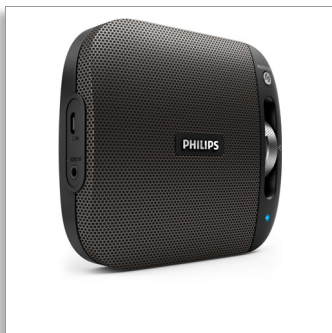

Philips
wireless portable speaker

Bluetooth®
with MULTIPAIR
Rechargeable battery
Black

BT2600B

Small size, great sound

Great sound merges in a small, stylish and go anywhere design, with aluminium details for a touch of quality. Bluetooth multi-pair allows instant music swapping between two devices.

Simplicity in use

- Built-in microphone for hands-free phone calls
- Audio-in for easy connection to almost any electronic device
- Wireless music streaming via Bluetooth
- Swap music instantly between 2 devices with MULTIPAIR

Impressive sound

- Anti-clipping function for loud, distortion-free music
- Advanced audio performance with a slim design

Designed for grab and go

- Built-in rechargeable battery for music playback anywhere

PHILIPS

wireless portable speaker
Bluetooth® with MULTIPAIR, Rechargeable battery, Black

BT2600B/00

Highlights

Wireless music streaming

Bluetooth is a short range wireless communication technology that is both robust and energy-efficient. The technology allows easy wireless connection to iPod/iPhone/iPad or other Bluetooth devices, such as smartphones, tablets or even laptops. So you can enjoy your favourite music and sound from videos or games wirelessly.