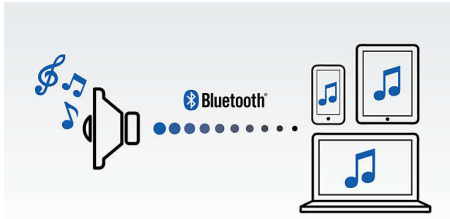

Simplicity in use

- Built-in microphone for hands-free phone calls
- Audio-in for easy connection to almost any electronic device
- Wireless music streaming via Bluetooth
- Swap music instantly between 2 devices with MULTIPAIR

Impressive sound

- Anti-clipping function for loud, distortion-free music
- Advanced audio performance with a slim design

Designed for grab and go

- Built-in rechargeable battery for music playback anywhere

PHILIPS

wireless portable speaker
Bluetooth® with MULTIPAIR, Rechargeable battery, Black

BT2600B/00

Highlights

Wireless music streaming

Bluetooth is a short range wireless communication technology that is both robust and energy-efficient. The technology allows easy wireless connection to iPod/iPhone/iPad or other Bluetooth devices, such as smartphones, tablets or even laptops. So you can enjoy your favourite music and sound from videos or games wirelessly.

Swap music between 2 devices

Pair with 2 smart devices simultaneously so you can stream music from whichever device you want, without the hassle of un-pairing and re-pairing. To play a song on a different device, pause the song on the original device first and then play the new song on a different device to take over. It's perfect for sharing music with friends, at parties, or just playing different songs stored on different devices. Let friends and family pair at the same time, so you can swap between each other's music easily.