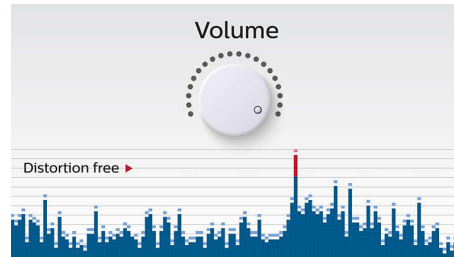

Anti-clipping function

Anti-Clipping lets you play music louder and keeps the quality high, even when the battery is low. It accepts input signals from 300 mV to 1000 mV and keeps your speakers safe from damage by distortion. This speaker handles anti-clipping through a dedicated audio limiter IC. This monitors the musical signal as it goes through the amplifier and keeps peaks within the amp's range, preventing the audio distortion caused by clipping without affecting loudness. A speaker's ability to reproduce musical peaks decreases along with battery power, but anti-clipping reduces peaks caused by low battery.