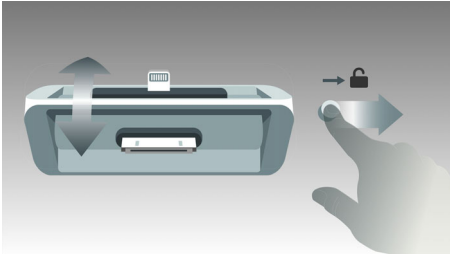

Micro music system

DualDock for iPod/iPhone Desktop or wall-mount option, CD, MP3-CD, USB, FM, 40W max

Highlights

DualDock to charge & play

The innovative Philips DualDock with Lightning and 30-pin connector can charge and play any Apple device. Created to meld sleek styling with effortless functionality, you can switch between either connector in a flash. Enjoy your favorite tunes no matter what Apple device you want to use.