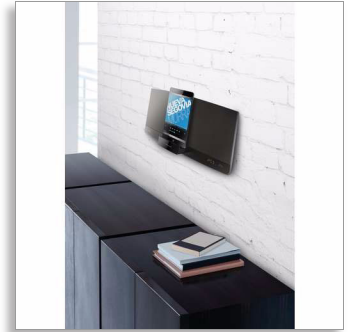

Philips  
Micro music system

DualDock for iPod/iPhone

Desktop or wall-mount option  
CD, MP3-CD, USB, FM  
40W max

DCM3260

## Sound system that fits your home

Obsessed with sound

Play and charge all your iPod/iPhone/iPad with DualDock via Lightning & 30pins connectors. This micro music system sounds sensational, and offers an added bonus-it looks great in any home, with 2 in 1 table stand for flexible placement.

### Bass Reflex Speaker System

Bass Reflex Speaker System delivers a deep bass experience from a compact loudspeaker box system. It differs from a conventional loudspeaker box system in the addition of a bass pipe that is acoustically aligned to the woofer to optimize the low frequency roll-off of the system. The result is deeper controlled bass and lower distortion. The system works by resonating the air mass in the bass pipe to vibrate like a conventional woofer. Combined with the response of the woofer, the system extends the overall low frequency sounds to create a whole new dimension of deep bass.

### Wall-mountable

The perfect combination of a slim and versatile design, your Philips audio system is cleverly designed to blend into your living space. The base of the audio system is a stand so the system can sit securely and nicely on any shelf or cabinet. When wall mounted you have all the same flexibility of the freestanding stand.