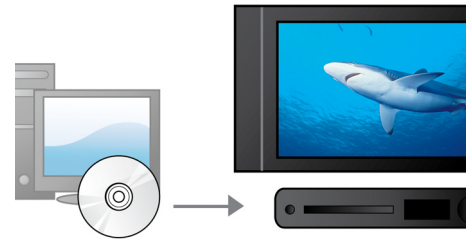

DivX Certified

With DivX support, you are able to enjoy DivX encoded videos in the comfort of your living room. The DivX media format is an MPEG4-based video compression technology that enables you to save large files like movies, trailers and music videos on media like CD-R/RW, and DVD recordable discs.