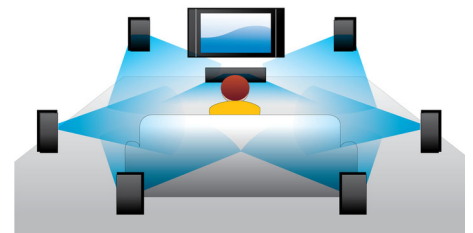

Dolby TrueHD

Dolby TrueHD deliver the finest sound from your Blu-ray Discs. Audio reproduced is virtually indistinguishable from the studio master, so you hear what the creators intended for you to hear. Dolby TrueHD complete your high definition entertainment experience.