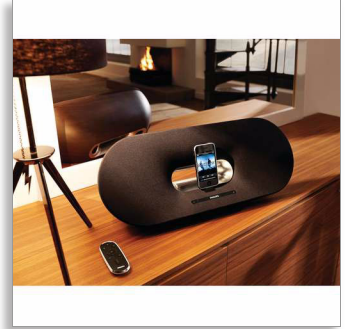

Philips  
docking speaker

for iPod/iPhone/iPad

DS9000

## Experience true fidelity

Obsessed with sound

Philips docking speaker is the gateway to everything you hold precious about music. Built with premium components & natural wood, it unleashes full fidelity from iPod/iPhone/iPad, offering an authentic sound experience true to the original.