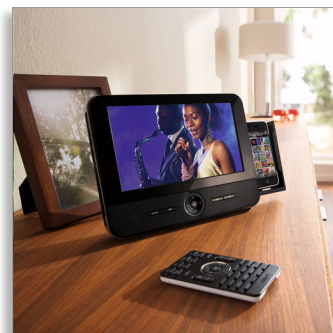

Philips
docking entertainment
system

21.6 cm/8.5" color display
DVD playback

DCP851

Enjoy your videos from iPod, DVD and SD card

Enjoy DVDs and iPod videos on an 21.6 cm (8.5") color widescreen with the compact Philips DCP851. Featuring a retractable adaptor for iPod and built-in SD/MMC card slots, you can view DivX movies or digital photos from multiple sources.

Doubles as digital photo frame

- Enjoy your digital photos from iPod, photo CD or memory card
- Play slideshows, single photos or thumbnails
- Pan, zoom or rotate photos

Designed for your on-the-go convenience

- Enjoy up to 2.5-hour playback with a built-in battery*
- Single remote control for the system and iPod
- AC adaptor, car adaptor and AV cable included

PHILIPS

Highlights

Play and charge your iPod

Enjoy your favorite MP3 music while charging your iPod! The dock lets you connect your iPod directly to the Docking entertainment system so you can listen to your favorite music in superb sound. It also charges your iPod while it plays so you can enjoy your music and not have to worry about your iPod battery running out. Use the remote control to navigate, select and playback the music stored on your iPod. The Docking entertainment

players, DVD Recorders and Home Theater Systems.

SD/MMC card slot for movies

View and share your video clips, photos and music — easily and instantly. For ultra convenience, the player features a built-in card slot for SD/MMC memory cards. Simply insert the memory card into the slot located on the side of the player to access your multimedia files stored on the card.