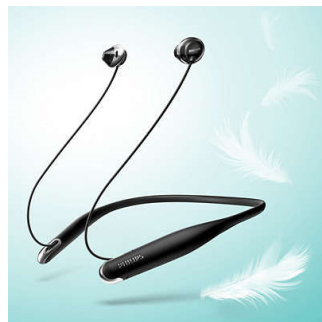

Featherlight comfort

- Ergonomic earbuds for a natural fit
- Lightweight and slim neckband style for wearing stability
- Bluetooth version 4.1 and HSP/HFP/A2DP/AVRCP Support
- Rechargeable battery offers up to 7 hours of playtime

PHILIPS

Wireless Bluetooth® headphones
12.2mm drivers/ open-back In-ear

SHB4205BK/00

Highlights

Bass tube

Innovative bass tubes in the earbud increase air flow to deliver deep, rich bass.

Clear sound

High-power 12.2 mm drivers are tuned to reproduce clear, crisp sound.

Handsfree calls

The easy-to-use remote control allows you to play/pause tracks and answer calls with a simple push of a button.

Lightweight neckband

Super slim neckband is designed to fit everyone. So light you'll forget you're wearing them.

Metallic finish

Iconic design with fresh, modern high-gloss accents.

Vibration mode

The neckband vibrates when calls come in, so you'll never miss a call.

Ergonomic fit

So slim you can barely feel them in your ears, Hyprlite headphones deliver your music in weightless comfort.