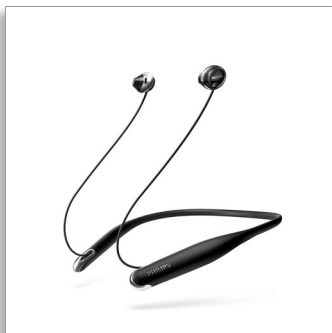

Philips
Wireless Bluetooth®
headphones

12.2mm drivers/ open-back
In-ear

SHB4205BK

Ultra light. Big sound.

Gravity defying headphones

Welcome to weightless freedom. Free from wires that hold you down. Philips Flite Hyprlite Wireless neckband headphones are so slim and light that you barely feel them in your ears.

Pure clarity

- High-power drivers deliver clear sound
- Bass tube for rich bass

Streamlined design

- Sleek metallic gloss accents
- Never miss a call with vibration mode
- Remote control for handsfree calls and music

Featherlight comfort

- Ergonomic earbuds for a natural fit
- Lightweight and slim neckband style for wearing stability
- Bluetooth version 4.1 and HSP/HFP/A2DP/AVRCP Support
- Rechargeable battery offers up to 7 hours of playtime

PHILIPS

Wireless Bluetooth® headphones
12.2mm drivers/ open-back In-ear

SHB4205BK/00

Highlights

Bass tube

Innovative bass tubes in the earbud increase air flow to deliver deep, rich bass.

Clear sound

High-power 12.2 mm drivers are tuned to reproduce clear, crisp sound.