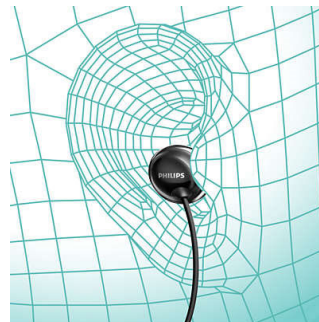

PHILIPS

Wireless Bluetooth® headphones
12.2mm drivers/ open-back In-ear

SHB4205BK/00

Highlights

Bass tube

Innovative bass tubes in the earbud increase air flow to deliver deep, rich bass.

Clear sound

High-power 12.2 mm drivers are tuned to reproduce clear, crisp sound.

Handsfree calls

The easy-to-use remote control allows you to play/pause tracks and answer calls with a simple push of a button.

Lightweight neckband

Super slim neckband is designed to fit everyone. So light you'll forget you're wearing them.

Metallic finish

Iconic design with fresh, modern high-gloss accents.

Vibration mode

The neckband vibrates when calls come in, so you'll never miss a call.

Ergonomic fit

So slim you can barely feel them in your ears, Hyprlite headphones deliver your music in weightless comfort.

7-hour playtime

With 7 hours of playtime, you'll have enough power to keep your music going all day.

Supports Bluetooth version 4.1

Pair your smart device with your headphones using Bluetooth and enjoy the freedom of crystal clear music and phone calls - without the hassle of cables.