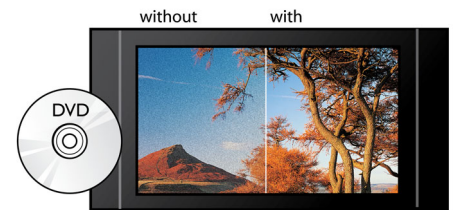

DVD video upscaling

HDMI 1080p upscaling delivers images that are crystal clear. DVD movies in standard definition can now be enjoyed in high definition resolution - ensuring more details and more true-to-life pictures. Progressive Scan (represented by "p" in "1080p") eliminates the line structure prevalent on TV screens, again ensuring relentlessly sharp images. To top it off, HDMI makes a direct digital connection that can carry uncompressed digital HD video as well as digital multi-channel audio, without conversions to analog - delivering perfect picture and sound quality, completely free from noise.