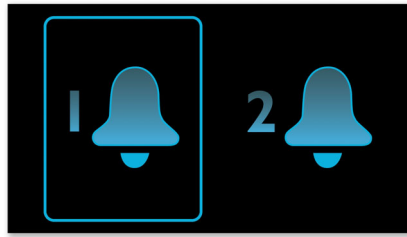

Dual alarm

The Philips audio system comes with two alarm times. Set one alarm time to wake you up and the other time to wake up your partner.