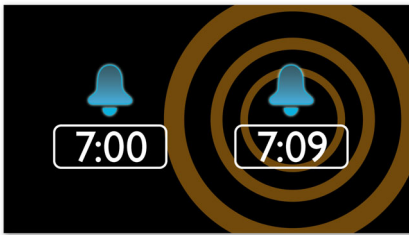

Easy to use

- Battery back-up ensures memory of time during power failure
- Adjustable display brightness for comfort viewing
- Sleep timer for easy falling asleep to your favorite music
- USB port to charge any mobile device

PHILIPS

Highlights

Wake up to radio or a buzzer

Wake up to sounds from your favorite radio station or a buzzer. Simply set the alarm on your Philips Clock radio to wake you with the radio station you last listened to or choose to wake up with a buzzer sound. When the wake up time is reached, your Philips Clock radio will automatically turn on that radio station or trigger the buzzer to sound.

Repeat alarm

To counter oversleeping, the Philips Clock radio has a snooze feature. Should the alarm ring and you wish to continue sleeping a bit longer, simply press the Repeat Alarm button once and go back to sleep. Nine minutes later the alarm will ring again. You can continue to press the Repeat Alarm button every nine minutes until you turn off the alarm altogether.