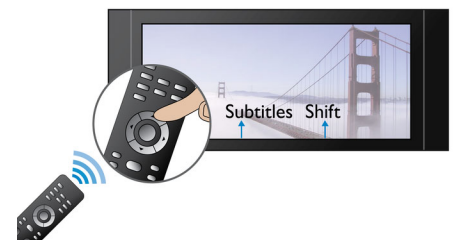

Subtitle Shift

Subtitle Shift is an enhancement feature that lets users manually adjust a movie's subtitle positioning on the television or computer screen. Using the remote control, users can shift the subtitles up and down on the screen. On widescreen displays, such as 21:9 cinema and projectors, the subtitles sometimes get cut off. In order to see them clearly, the user has to change the display aspect ratio, which defeats the purpose of the widescreen. With the Subtitle Shift feature, the user can retain the correct display aspect ratio and have the subtitles ideally positioned on the screen.