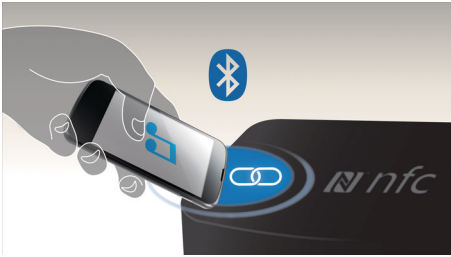

Simplicity in use

- Swap music instantly between 3 devices with MULTIPAIR
- USB port for charging other devices
- Audio-in for portable music playback

Advanced versatility

- One-Touch with NFC-enabled smartphones for Bluetooth pairing

PHILIPS

Wireless speaker
with MULTIPAIR Bluetooth® aptX, AAC and NFC, USB port for charging, 30W

Highlights

NFC technology

Pair Bluetooth devices easily with one-touch NFC (Near Field Communications) technology. Just tap the NFC enabled smartphone or tablet on the NFC area of a speaker to turn the speaker on, start Bluetooth pairing, and begin streaming music.