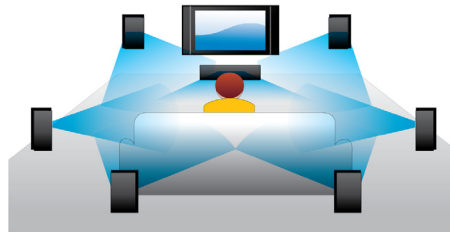

Dolby TrueHD

Dolby TrueHD deliver the finest sound from your Blu-ray Discs. Audio reproduced is virtually indistinguishable from the studio master, so you hear what the creators intended for you to hear. Dolby TrueHD complete your high definition entertainment experience.

Dolby Digital DTS2.0

Dolby Digital DTS2.0 for ultimate movie experience