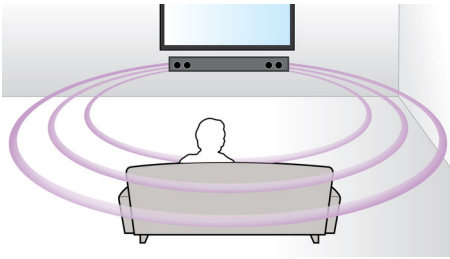

Philips
Blu-ray Soundbar Home
theater

3D Blu-ray
Wireless subwoofer
Built-in WiFi

HTB5150KD

Powerful surround sound, no clutter

Obsessed with Sound

Enjoy wide surround sound without the clutter. Philips SoundBar HTB5150KD/98 with Virtual Surround Sound incorporates a complete home theater system, including high definition Blu-ray disc Playback in a single unit!

Simply enjoy all your entertainment

- Dock included for convenient playback from your iPod/iPhone
- Built-in WiFi to enjoy your connected media wirelessly
- Karaoke for endless singing entertainment at home
- Instant 2D to 3D conversion for a lifelike movie experience
- CinemaPerfect HD for clearer and sharper video playback
- Internet radio to enjoy the world of online radio channels
- Turn your Smartphone into a remote for Philips AV products

PHILIPS

Highlights

Virtual Surround Sound

Philips Virtual Surround Sound produces rich and immersive surround sound from less than five-speaker system. Highly advanced spatial algorithms faithfully replicate the sonic characteristics that occur in an ideal 5.1-channel environment. Any high quality stereo source is transformed into true-to-life, multi-channel surround sound. No need to purchase extra speakers, wires or speaker stands to appreciate room-filling sound.

compressed into MPEG format. With improved color processing, the engine produces sharp, deep images on screen.

Instant 2D to 3D conversion

Enjoy 3D movie excitement in your home using your existing 2D movie collection. Instant 3D conversion uses the latest digital technology to analyze 2D video content to distinguish between foreground and background objects. This detail generates a depth map that converts normal 2D video formats, into exciting 3D. Along with your compatible 3D TV, you are now ready to experience full HD 3D.