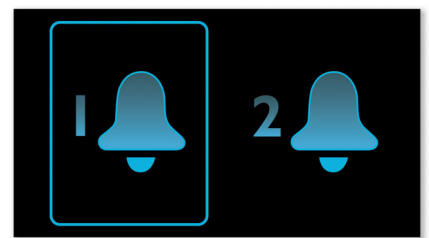

Repeat alarm

To counter oversleeping, the Philips Clock radio has a snooze feature. Should the alarm ring and you wish to continue sleeping a bit longer, simply press the Repeat Alarm button once and go back to sleep. Nine minutes later the alarm will ring again. You can continue to press the Repeat Alarm button every nine minutes until you turn off the alarm altogether.

Easy alarm/time set

Easy alarm/time set

Dual alarm

The Philips audio system comes with two alarm times. Set one alarm time to wake you up and the other time to wake up your partner.

Battery back-up

Battery back-up ensures memory of time during power failure

Sleep Timer

Sleep timer lets you decide how long you want to listen to music or a radio station of your choice before falling asleep. Simply set a time limit (up to 1 hour) and choose a CD or radio station to listen to while you drift off to sleep. The Philips radio set will continue to play for the selected duration and then automatically switch off to a power-efficient, silent stand-by mode. Sleep Timer lets you fall asleep to your favorite CD or radio DJ without counting sheep or worrying about wasting power.