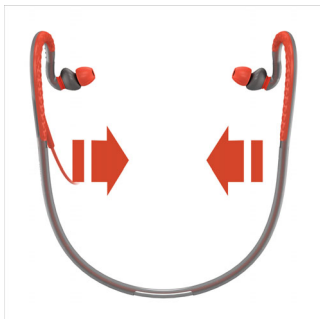

## Clip and pouch

ActionFit headphones come with its own clip and pouch for easy cable management and safe storage. Enjoy a tangle-free workout with the clip, then stash your headphones in the breathable pouch. Don't sweat it!

## Excellent sound

ActionFit headphones boast finely tuned 9mm drivers that are specifically designed to generate excellent sound. Sound so pristine and powerful that you'll easily immerse in your workout – and get the most out of your music and moves.

## Flexible neckband

The neckband of your ActionFit headphones is crafted with supple spring-wire that is designed to fit you naturally and optimally. Its lightweight rubberized earhooks and elastic rubber neckband feel secure yet comfortable throughout any workout.