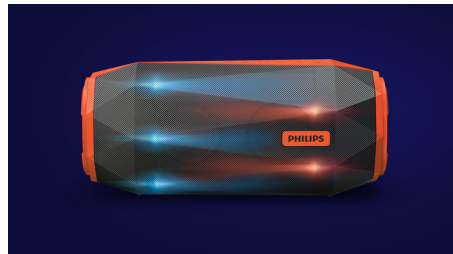

Multicolor LED lights

Step into the light and feel the power of pounding beats and blazing lights. Uniquely engineered multicolor LEDs pulse to the rhythm of the beat, bringing your music to life and adding another dimension to the party. Or

SB500M/00

if you'd rather dance in the dark, that's fine too - just flip a switch and it's lights out.