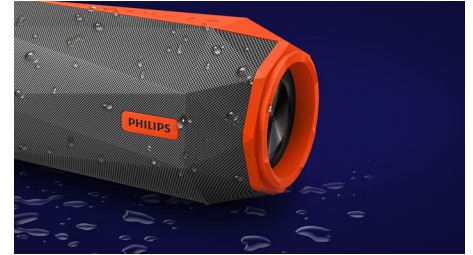

Philips ShoqBox
wireless portable speaker

Bluetooth®
Waterproof, shockproof
Multi-colored lights

SB500M

Extreme loudness

The street-tough Philips ShoqBox SB500 Bluetooth portable speaker is the ultimate sound machine for party-starters who bring the beat wherever they go! High-powered extreme loudness meets explosive bass, while LED lights pulse to the beat.

Multicolor LED lights

Step into the light and feel the power of pounding beats and blazing lights. Uniquely engineered multicolor LEDs pulse to the rhythm of the beat, bringing your music to life and adding another dimension to the party. Or

SB500M/00

if you'd rather dance in the dark, that's fine too - just flip a switch and it's lights out.

Outdoor toughness

Waterproof, shockproof and party proof. The SB500 is built to survive. With an IPX7 rating, it can handle being held in water up to 1 meter deep for 30 minutes. So having it in the shower, or at the beach, is easy. The SB500 has also survived "torture chamber" testing, proving it can take a knocking and keep on rocking.

SHOQ mode

Get ready for the SHOQ...click, boom! With just a push of a button, you'll trigger the integrated SHOQ mode to instantly max the sound levels. Blow the roof off the party and feel the rush of extreme loudness! Cut through the neighborhood noise without any dirty distortion - SB500 gives you quality sound and high-impact bass at any volume.