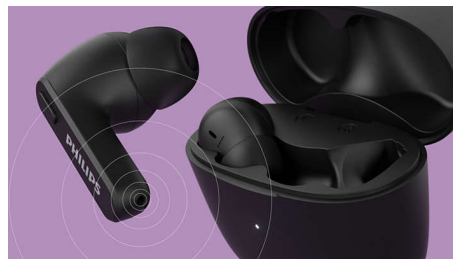

Mono mode

Taking a lot of calls? You can double your talk time by using one earbud while the other one charges. The mic is automatically assigned to the earbud you're using, and you simply swap over when your current earbud is running low on battery.

Easy control and pairing

Controls on the earbuds let you pause your playlist, take calls, control volume, and wake your phone's voice assistant. The headphones are ready to pair the instant you switch on Bluetooth.

4 colors

4 colors. 'Hockey-stick' design

6 hours play time

6 hours play time. Charge 15 minutes for an extra hour

Clear sound, punchy bass

Clear sound, punchy bass. 6 mm neodymium drivers

Easily wake voice assistant

Easily wake your phone's voice assistant

Quick reconnect to your phone

Quick reconnect to your phone when you open the case

Soft silicone ear-tip

Soft silicone ear-tip covers in small, medium, and large