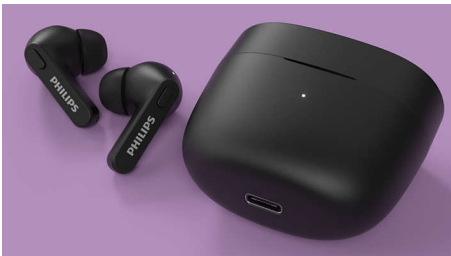

Super-small charging case

Hit the road with multiple charges in your pocket. You get up to 6 hours play time from a single charge, plus 12 extra hours from a fully

charged case. A short 15-minute charge in the case gives you an hour of play time. A full charge of the case takes 2 hours via USB-C.

Secure, comfortable in-ear fit

You get real comfort thanks to soft, interchangeable silicone ear-tip covers. The ear-tips on each earbud insert securely into your ear canal, creating a perfect seal that diminishes external noise. The 'hockey stick' form factor keeps each earbud secure.