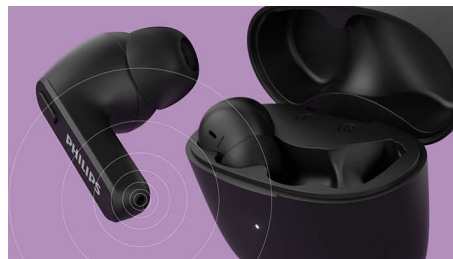

Mono mode

Taking a lot of calls? You can double your talk time by using one earbud while the other one charges. The mic is automatically assigned to the earbud you're using, and you simply swap over when your current earbud is running low on battery.

TAT2206BK/00

Easy control and pairing

Controls on the earbuds let you pause your playlist, take calls, control volume, and wake your phone's voice assistant. The headphones are ready to pair the instant you switch on Bluetooth.

4 colors

4 colors. 'Hockey-stick' design

6 hours play time

6 hours play time. Charge 15 minutes for an extra hour

Clear sound, punchy bass

Clear sound, punchy bass. 6 mm neodymium drivers

Easily wake voice assistant

Easily wake your phone's voice assistant

Quick reconnect to your phone

Quick reconnect to your phone when you open the case

Soft silicone ear-tip

Soft silicone ear-tip covers in small, medium, and large