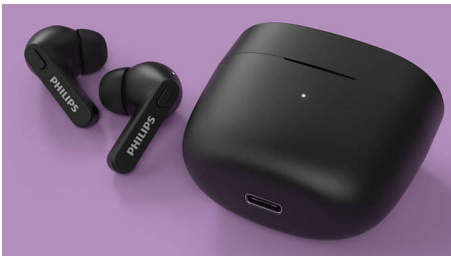

- Make calls using a single earbud. Mono mode
- 4 colors. 'Hockey-stick' design
- Secure, comfortable in-ear fit
- Soft silicone ear-tip covers in small, medium, and large

Small charging case. Up to 18 hours play time.

True Wireless Headphones

Earbuds with in-ear fit Super-small charging case, IPX4 water protection, Up to 18 hours play time

Highlights

IPX4 splash/sweat resistant

With an IPX4 rating and powerful 6 mm drivers, these headphones let you enjoy great sound in any weather. Fully splash resistant, they won't mind a little sweat and you don't need to worry about getting caught in the rain.

Super-small charging case

Hit the road with multiple charges in your pocket. You get up to 6 hours play time from a single charge, plus 12 extra hours from a fully

charged case. A short 15-minute charge in the case gives you an hour of play time. A full charge of the case takes 2 hours via USB-C.

Secure, comfortable in-ear fit

You get real comfort thanks to soft, interchangeable silicone ear-tip covers. The ear-tips on each earbud insert securely into your ear canal, creating a perfect seal that diminishes external noise. The 'hockey stick' form factor keeps each earbud secure.