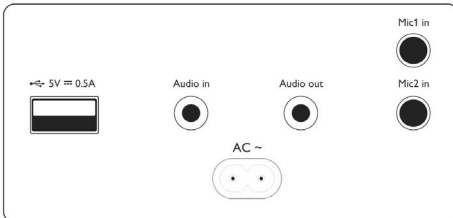

- Bluetooth version: 5.0
- Bluetooth profiles: Music streaming (A2DP), Playback/volume control: AVRCP
- Bluetooth range: Line of sight, 30m or 100ft
- USB: Type-A (playback, reading, service)
- Audio in: 1x 3.5mm
- Mic in: 2x (6.3mm w/ vol control)
- Audio out: 1x 3.5mm
- DLNA Standard: No
- Multiple speaker connection
- Multiple speaker scenario: Stereo, Broadcasting
- Multiple speaker technology: Wireless PartyLink, TWS
- Smart Home: None

Supported Audio Formats

- Bluetooth: SBC
- USB: MP3

Convenience

- Karaoke: MIC volume, echo control, vocal fader,

voice changer

- Buttons and controls: Power on/off, Play/Pause, Volume up, Volume down, Lighting switch, Dynamic Bass Boost (DBB)
- Light Effect: Yes, speaker light effect, strobe light
- Display screen: No

Compatibility

- Smartphone/tablet APP control: No

Power

- Battery Capacity: 2200 mAh, 11.1 V
- Power supply: 100-240VAC, 50/60Hz
- Standby power consumption: ≤ 0.5 W
- Battery Type: Lithium-ion (built-in)
- Battery life time: 12 hour(s)
- Charging time: 3 hour(s)
- Power bank: No

Packaging dimensions

- Packaging type: Carton
- Type of shelf placement: Standing
- UPC: 8 40063 20270 2

Product dimensions

- Height: 30.6 cm
- Width: 30 cm
- Depth: 30 cm
- Width: 11.8 inch
- Height: 12.0 inch
- Depth: 11.8 inch
- Weight: 5.94 kg
- Weight: 13.095 lb

Accessories

- Included accessories: AC Power Cord, Quick start guide, Warranty certificate, Safety warranty sheet

Issue date 2024-03-08

Version: 2.2.1

UPC: 8 40063 20270 2

© 2024 Koninklijke Philips N.V.
All Rights reserved.

Specifications are subject to change without notice.
Trademarks are the property of Koninklijke Philips N.V.
or their respective owners.

www.philips.com