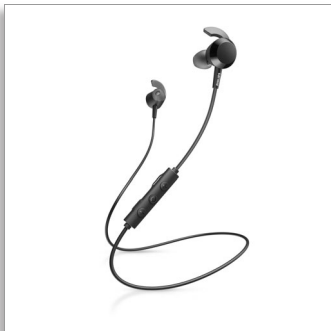

Philips
In-ear wireless headphones

8.2mm drivers/ closed back
In-ear

TAE4205BK

Feel that bass

Love those moments where the bass kicks in? These in-ear wireless headphones deliver stronger bass at the touch of a button! You get 10 hours play time, fast charging, and soft wing tips for a secure fit and better passive noise isolation.

10 hours play time. Big bold bass.

- BASS boost button. Instantly stronger bass
- Powerful 8.2 mm neodymium drivers
- 10 hours play time. USB-C charging
- Quick Charge. Charge for 15 minutes, train extra 1.5 hours

From playlists to calls

- Headphone cable sits comfortably behind your neck
- Inline remote. Easily switch from playlist to calls
- Smart pairing. Automatically find Bluetooth devices

Easy comfort

- Secure, flexible, comfortable
- 3 interchangeable rubber earbud covers
- Oval acoustic tube fits comfortably in your ear canal
- Wing tips for a secure fit. Better passive noise isolation

Secure, flexible, comfortable

The oval acoustic tube and interchangeable earbud covers give you a comfortable in-ear fit. Soft wing tips fit snugly under the ridge of your ear, enabling a secure fit and better passive noise isolation.