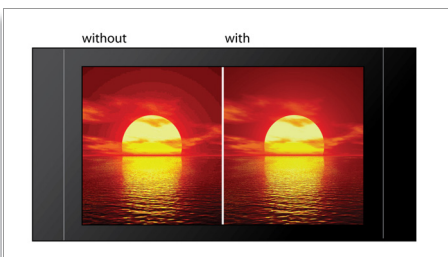

12-bit/108MHz video DAC

12-bit Video DAC is a superior Digital-to-Analogue-Converter that preserves every detail of the authentic picture quality. It shows subtle shades and smoother graduation of

colors, resulting in a more vibrant and natural picture. The limitation of the usual 10bit DAC become in particular apparent while using large screens and projectors.