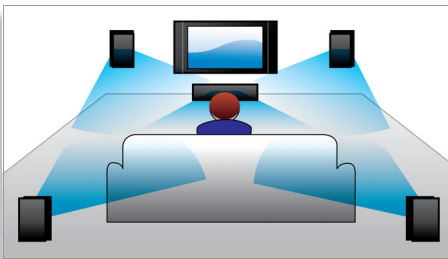

PHILIPS
sense and simplicity

Highlights

HDMI output

HDMI is a direct digital connection that can carry digital HD video as well as digital multichannel audio. By eliminating the conversion to analog signals it delivers perfect picture and sound quality, completely free from noise. HDMI is fully backward-compatible with DVI.

DTS, DolbyDigital, ProLogic II

A built-in DTS and Dolby Digital decoder eliminates the need for an external decoder by processing all six channels of audio information to provide a surround sound experience and an astoundingly natural sense of ambience and dynamic realism. Dolby Pro Logic II provides five channels of surround processing from any stereo source.

Progressive Scan

Progressive Scan doubles the vertical resolution of the image resulting in a noticeably sharper picture. Instead of sending a field comprising the odd lines to the screen first, followed by the field with the even lines, both fields are written at one time. A full image is created instantaneously, using the maximum resolution. At such a speed, your eye perceives a sharper picture with no line structure.

Ribbon Tweeter in Micro System

The Neodymium Ribbon Tweeter is a monopole tweeter that produces dynamic and

crisp sound from the front. It is a feature commonly used in high-end audio systems to reproduce sound with excellent fidelity. Conventional cones and dome tweeters are based on a directional moving coil principle whereas the monopole Neodymium Ribbon Tweeter radiates high frequencies in a full 180-degree radiation pattern. This dramatically increases the width of the sound spectrum in the higher tones and expands the sweet spot zone to deliver wide, crystal-clear, and natural sound even from compact audio systems.