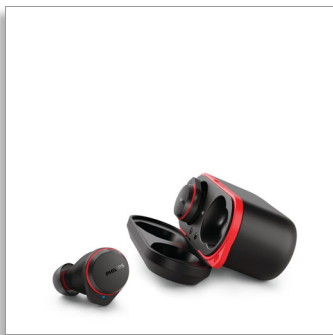

### Premium sound

Noise Canceling Pro  
Crystal-clear calls  
Reliable in-ear fit

TAA7507BK