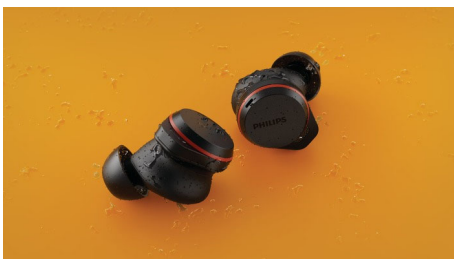

IPX5 water protection

An IPX5 rating means these headphones don't mind a drop of rain or a downpour, so they'll

never give you an excuse to stay on the couch! If you get a sweat on in the gym, the headphones won't mind that either.