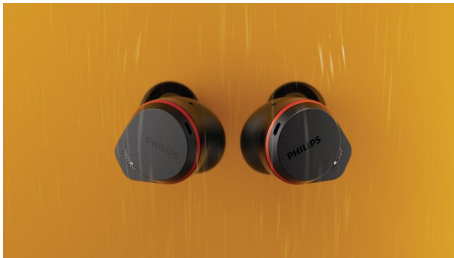

Crystal-clear calls

Need to take a call while you're out on a run? With these headphones, there's no need to take cover from the wind. When you're on a call, two AI mics and a bone-conducting mic combine to transmit the sound of your voice clearly.