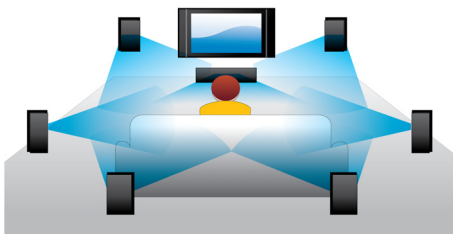

PHILIPS

Highlights

Subtitle Shift

Subtitle Shift is an enhancement feature that lets users manually adjust a movie's subtitle positioning on the television or computer screen. Using the remote control, users can shift the subtitles up and down on the screen. On widescreen displays, such as 21:9 cinema and projectors, the subtitles sometimes get cut off. In order to see them clearly, the user has to change the display aspect ratio, which defeats the purpose of the widescreen. With the Subtitle Shift feature, the user can retain the correct display aspect ratio and have the subtitles ideally positioned on the screen.

Dolby TrueHD and DTS-HD MA

DTS-HD Master Audio and Dolby TrueHD delivers 7.1 channels of the finest sound from your Blu-ray Discs. Audio reproduced is virtually indistinguishable from the studio master, so you hear what the creators intended for you to hear. DTS-HD Master Audio and Dolby TrueHD complete your high definition entertainment experience.

BD-Live (Profile 2.0)

BD-Live opens up your world of high definition even further. Receive up-to-date content just by connecting your Blu-ray Disc player to the internet. Exciting new things like exclusive downloadable content, live events, live chats, gaming and on-line shopping all await you. Ride the high definition wave with Blu-ray Disc playback and BD-Live