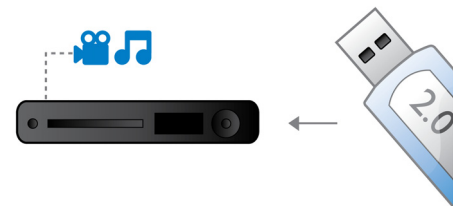

Hi-Speed USB 2.0 Link

The Universal Serial Bus or USB is a protocol standard that is conveniently used to link PCs, peripherals and consumer electronic equipment. Hi-Speed USB devices have a data transfer rate of up to 480 Mbps - up from the 12 Mbps in original USB ones. With Hi-Speed USB 2.0 Link, all you have to do is plug in your USB device, select the movie, music or photo and play away.