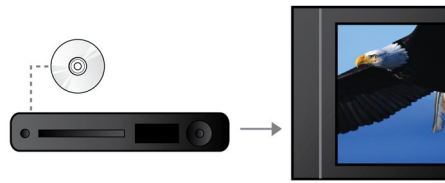

Plays it all

Play virtually any disc you want - whether they be CDs, (S)VCDs, DVDs, DVD+R, DVD-R, DVD+RW or DVD-RW. Experience unbeatable flexibility and the convenience of playing all your discs on one device.

One-touch MP3 creation

Convert the contents of your favorite CDs to MP3 files on your Philips product, and store it directly on a thumbdrive or on your portable media player through a USB cable. Enjoy the convenience of creating MP3 files right in your

living room, without a PC, and even while the CD is playing.

Progressive Scan

Progressive Scan doubles the vertical resolution of the image resulting in a noticeably sharper picture. Instead of sending a field comprising the odd lines to the screen first, followed by the field with the even lines, both fields are written at one time. A full image is created instantaneously, using the maximum resolution. At such a speed, your eye perceives a sharper picture with no line structure.

Screen Fit

Whatever you're watching, and on any TV, Screen Fit ensures that the picture fills the whole screen. Annoying black bars on the top and bottom are eliminated, without any tedious manual adjustments to make. Simply press the Screen Fit button, choose the format and enjoy your movie in full-screen