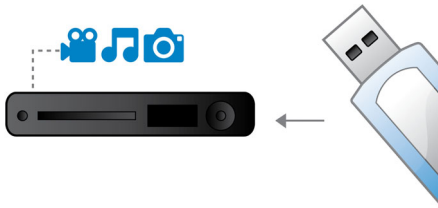

Highlights

USB Media Link

The Universal Serial Bus or USB is a protocol standard that is conveniently used to link PCs, peripherals and consumer electronic equipment. With USB Media Link, all you have to do is plug in your USB device, select the movie, music or photo and play away.

5.1 channel audio output

5.1 channel audio output for surround sound