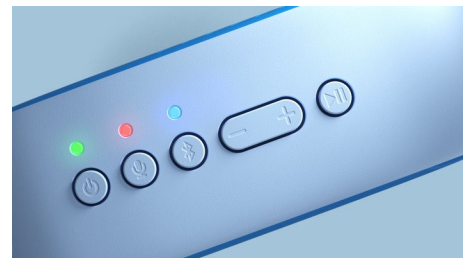

Playtime made easy

You get 6 hours play time, and a full charge takes 2.5 hours. Charging is via micro USB. Five clearly labeled buttons make it easy for kids to play, pause, control volume, switch source, and record.