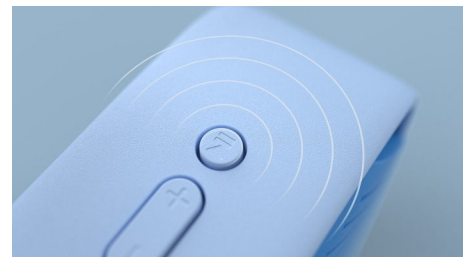

Smart Bluetooth pairing

One long press of the play/pause button gets this wireless Bluetooth speaker ready to pair. Once paired, the speaker remembers the last device it was paired with. Wireless range of the speaker is 10 m.

Issue date 2022-05-07

Version: 7.2.3

12 NC: 8670 001 66818
EAN: 48 95229 10856 1

© 2022 Koninklijke Philips N.V.
All Rights reserved.

Specifications are subject to change without notice.
Trademarks are the property of Koninklijke Philips N.V.
or their respective owners.

www.philips.com