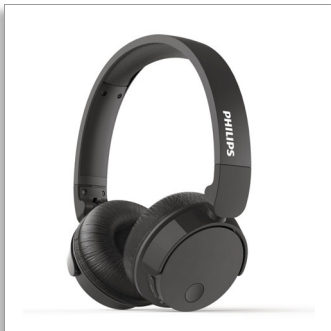

Philips  
Wireless noise cancelling  
headphones

32mm drivers/closed-back

On-ear  
Soft ear cushions  
Full folding

TABH305BK

## Big bold bass. No distractions.

Tune in to your sounds with big, bold bass. Tune out distractions with Active Noise Canceling (ANC). These wireless on-ear headphones are all about the beats you love. A single charge gives you up to 15 hours play time, even with ANC on.

### **Easy to carry. Easy to wear.**

- Lightweight, adjustable headband
- Soft ear cups that can be angled for maximum comfort
- Flat-fold design for easy storage in your pocket or bag
- Weight is just 145.5 g. Feel light. Listen heavy