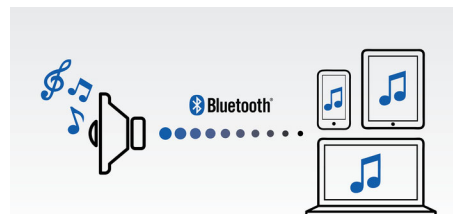

Sound

- Output power: 10 W RMS
- Sound enhancement: Dynamic Bass Boost
- Sound system: stereo
- Volume control: up/down

Connectivity

- Bluetooth profiles: A2DP

- Bluetooth range: Line of sight, 10M or 30FT
- Audio in (3.5mm)

SB3300/12

Highlights

Wireless music streaming

Bluetooth is a short range wireless communication technology that is both robust and energy-efficient. The technology allows easy wireless connection to iPod/iPhone/iPad or other Bluetooth devices, such as smartphones, tablets or even laptops. So you can enjoy your favorite music, sound from video or game wireless on this speaker easily.

Dynamic room-filling sound

With an advanced digital sound processing algorithm, two active speaker drivers and bass port, this docking speaker fills your room with clear natural sound and deep powerful bass.