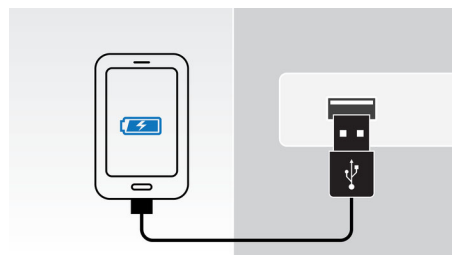

USB for second device

For added convenience, this speaker also boasts a USB port for charging a second mobile device even when your iPod/iPhone is docked.