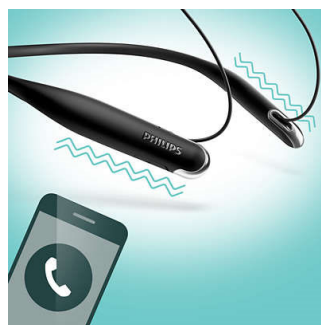

PHILIPS

Wireless Bluetooth® headphones
12.2mm drivers/ open-back In-ear

SHB4205BK/00

Highlights

Bass tube

Innovative bass tubes in the earbud increase air flow to deliver deep, rich bass.

Clear sound

High-power 12.2 mm drivers are tuned to reproduce clear, crisp sound.

Handsfree calls

The easy-to-use remote control allows you to play/pause tracks and answer calls with a simple push of a button.

Lightweight neckband

Super slim neckband is designed to fit everyone. So light you'll forget you're wearing them.

Metallic finish

Iconic design with fresh, modern high-gloss accents.

Vibration mode

The neckband vibrates when calls come in, so you'll never miss a call.

Ergonomic fit

So slim you can barely feel them in your ears, Hyprlite headphones deliver your music in weightless comfort.