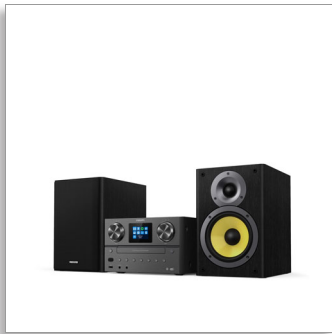

Internet radio, DAB+

Bluetooth, Spotify Connect
USB, MP3-CD
100 W

TAM8905

Love it all. Play it loud.

Fill your room with the sounds you love. With Internet radio, Spotify Connect, Bluetooth and a CD player, this attractive micro system can play it all. You can also tune in to DAB+ or FM radio--all in big 100 W sound.

Big sound for your music

- All your music, podcasts and more
- 5.25" woofer. Dome tweeters. 100 W maximum output power
- Bass-reflex loudspeakers. Crisp highs and rich low tones
- Digital Sound Control. Choose a preset sound style

Fill the room with tunes

- AC-powered. Remote control
- At home in your home
- Main unit dimensions: 230 x 145 x 262 mm
- Speaker dimensions: 174 x 260.6 x 229 mm

More to love

- Classic looks. Modern functions
- Internet radio. DAB+ FM radio
- Spotify Connect. Bluetooth. Audio-in. CD player
- USB port. Connect a legacy source or charge a mobile

PHILIPS