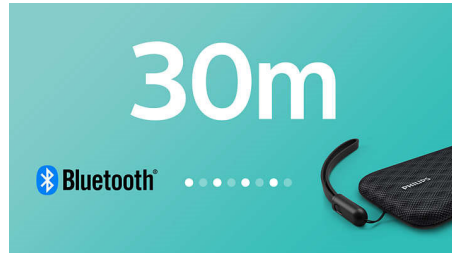

### Anti-clipping function

Anti-Clipping lets you play music louder and keeps it high quality, even when the battery is low. It accepts a range of input signals, from 300mV to 1000mV and keeps your speakers safe from damage by distortion. This built-in function monitors the musical signal as it goes through the amplifier and keeps peaks within the amplifier's range, preventing the audio distortion caused by clipping without affecting loudness. A portable speaker's ability to reproduce musical peaks decreases along with battery power, yet anti-clipping reduces peaks caused by low battery, keeping music distortion free.

### Wireless music streaming

Bluetooth is a wireless communication technology that is both robust and energy-

efficient. The technology allows easy wireless connection to iPod/iPhone/iPad or other Bluetooth devices, such as smartphones, tablets or even laptops. So you can enjoy your favorite music, sound from video or game wireless on this speaker easily.

### 30m Bluetooth range

Move freely around with your smart phone, without worrying about dropping your music. EverPlay speaker offers an incredibly stable and long-range Bluetooth connection up to 30 metres or 100 feet, three times faster than industry standards. The speakers are equipped with a sensitivity antenna and radio frequency filter to minimize background interference.