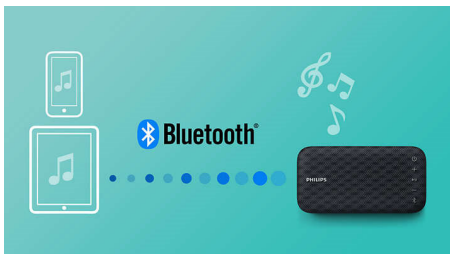

### Anti-clipping function

Anti-Clipping lets you play music louder and keeps it high quality, even when the battery is low. It accepts a range of input signals, from 300mV to 1000mV and keeps your speakers safe from damage by distortion. This built-in function monitors the musical signal as it goes through the amplifier and keeps peaks within the amplifier's range, preventing the audio distortion caused by clipping without affecting loudness. A portable speaker's ability to reproduce musical peaks decreases along with battery power, yet anti-clipping reduces peaks caused by low battery, keeping music distortion free.

### Wireless music streaming

Bluetooth is a wireless communication technology that is both robust and energy-

efficient. The technology allows easy wireless connection to iPod/iPhone/iPad or other Bluetooth devices, such as smartphones, tablets or even laptops. So you can enjoy your favorite music, sound from video or game wireless on this speaker easily.