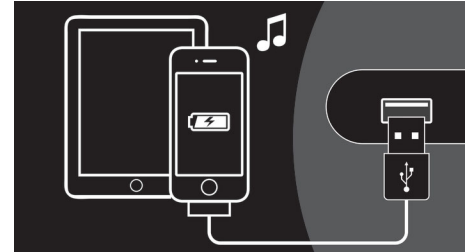

Play & charge iPod/iPhone/iPad

This speaker comes with a USB port, allowing you to conveniently charge your iPod, iPhone, iPad. Simply connect your Apple device with its USB cable to the back of the speaker. You can play any music from your Apple device whilst it is charging.

AUX-in connection

The AUX-in connection allows direct playback of MP3 content from portable media players. Besides the benefit of enjoying your favorite music in the superior sound quality delivered by the speaker, AUX-in connection is also extremely convenient as all you have to do is to plug your portable MP3 player to the speaker.