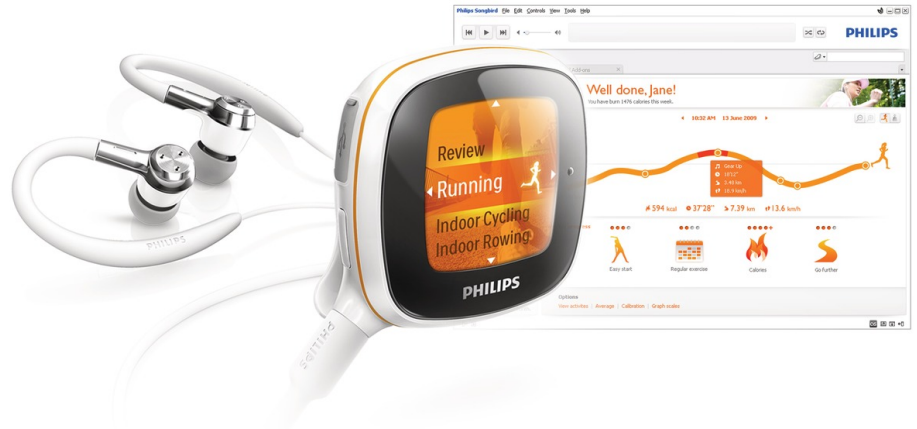

PHILIPS

Portable fitness device

Activa

ACT101M

Activa knows you can

Music, feedback and results to keep you going

Get the most out of your workout with the Philips Activa portable fitness device. Stay motivated with TempoMusic and get encouragement with Vocal Feedback. Monitor your progress against your long term goal with the intuitive software.

- Instant workout monitor to give a sense of accomplishment
- Goal tracking on PC to monitor your long-term progress
- Compete against yourself to beat your last record

Ready, steady, go

- Comfy earhook headphones – your perfect workout companion
- Clip and move – stylish and convenient
- No-look rocking lens for intuitive control during workouts
- Smartload for easy transfer of workout songs to your Activa