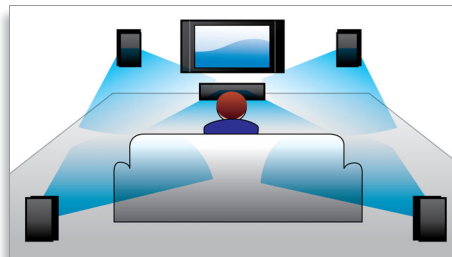

Dolby TrueHD and DTS-HD

Dolby TrueHD and DTS-HD Master Audio Essential deliver the finest sound from your Blu-ray Discs. Audio reproduced is virtually indistinguishable from the studio master, so you hear what the creators intended for you to

hear. Dolby TrueHD and DTS-HD Master Audio Essential complete your high definition entertainment experience.