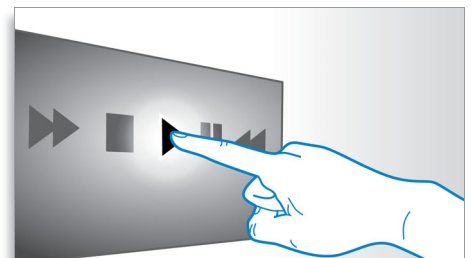

Unique touch controls

Touch controls allow you to control the volume as well as other playback options by simply pressing the touch sensitive controls on the main unit.