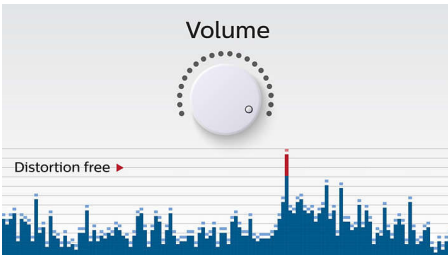

Anti-clipping function

Anti-Clipping lets you play music louder and keeps the quality high, even when the battery

is low. It accepts a range of input signals from 300 mV to 1000 mV and keeps your speakers safe from damage by distortion. This built-in function monitors the musical signal as it goes through the amplifier and keeps peaks within the amplifier's range, preventing the audio distortion caused by clipping without affecting loudness. A portable speaker's ability to reproduce musical peaks decreases along with battery power, but anti-clipping reduces peaks caused by low battery, keeping music distortion-free.