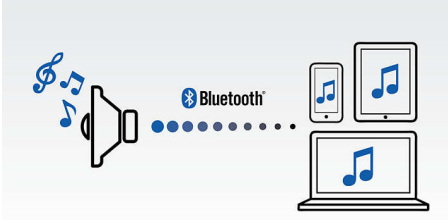

Simplicity in use

- Audio-in for easy connection to almost any electronic device
- Wireless music streaming via Bluetooth

PHILIPS

wireless portable speaker
Bluetooth® Rechargeable battery, 2 W

BT25B/00

Highlights

Wireless music streaming

Bluetooth is a short range wireless communication technology that is both robust and energy-efficient. The technology allows easy wireless connection to iPod/iPhone/iPad or other Bluetooth devices, such as smartphones, tablets or even laptops. So you can enjoy your favourite music and sound from videos or games wirelessly.

Anti-clipping function

Anti-Clipping lets you play music louder and keeps the quality high, even when the battery

is low. It accepts a range of input signals from 300 mV to 1000 mV and keeps your speakers safe from damage by distortion. This built-in function monitors the musical signal as it goes through the amplifier and keeps peaks within the amplifier's range, preventing the audio distortion caused by clipping without affecting loudness. A portable speaker's ability to reproduce musical peaks decreases along with battery power, but anti-clipping reduces peaks caused by low battery, keeping music distortion-free.